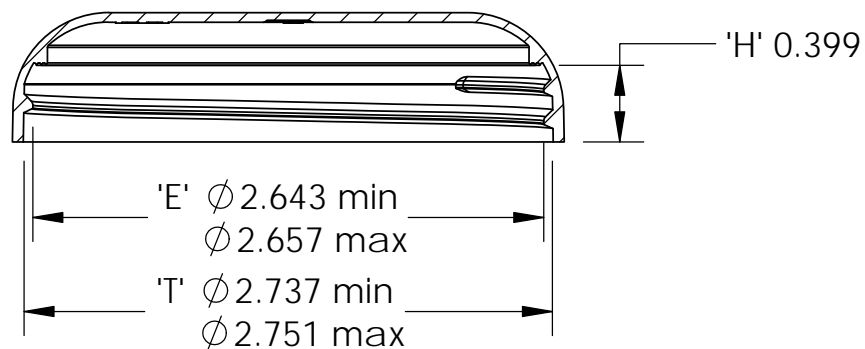

- Notes:
1. Material: Polypropylene (PP)
 2. Weight: Approx 8 grams
 3. Thread: 6 TPI
 4. Omega Part # 8225

| DIMENSION | TOLERANCE |
|-----------|-----------|
| .00 | .015 |
| .000 | .010 |

15210 Desman Rd.
La Mirada, CA 90638
(714) 670-6400
omegapkg.com

| REVISION | DATE |
|----------|------|
| | |
| | |
| | |
| | |

70mm Dome
Cap

| LAST | DATE | DWG. NO. | SCALE |
|------|-----------|--------------|-------|
| IR | 6/07/2013 | 8225-70-Dome | 1:1 |