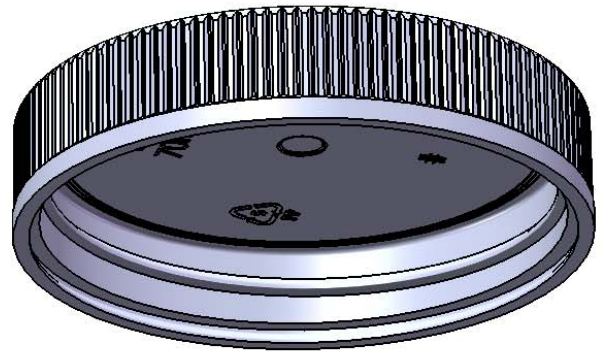

- Notes:
1. Material: Polypropylene (PP)
 2. Weight: Approx 17 grams (2-piece assembly)
 3. Thread: 6 TPI, 70mm/400 finish
 4. Printable area on top: ϕ 2.0" circle
 5. Omega Part # 9850

Proper function of Child-Resistant / Senior-Friendly feature is dependent on various factors including application torque, container material/type, and liner material. Customer must verify particular requirements with Omega before use.

DIMENSION	TOLERANCE	 15210 Desman Rd. La Mirada, CA 90638 (714) 670-6400 omegapkg.com			
.00	.015			REVISION	DATE
.000	.010				
PROPRIETARY AND CONFIDENTIAL THE INFORMATION CONTAINED IN THIS DRAWING IS THE SOLE PROPERTY OF OMEGA PKG. ANY REPRODUCTION IN PART OR AS A WHOLE WITHOUT THE WRITTEN PERMISSION OF OMEGA PACKAGING IS PROHIBITED.		70mm/400 CRC (Child-Resistant Cap)			
LAST	DATE	DWG. NO.	SCALE		
JSO	10-28-2016	9850-70-CRC	1:1		