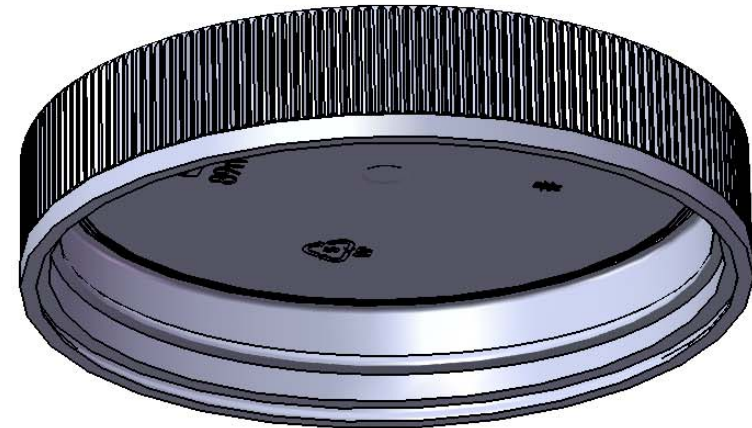

Notes:

1. Material: Polypropylene (PP)
2. Weight: Approx 28 grams (2-piece assembly)
3. Thread: 5 TPI, 89mm/400 finish
4. Printable area on top: ϕ 2.75" circle
5. Omega Part # 9875

Proper function of Child-Resistant / Senior-Friendly feature is dependent on various factors including application torque, container material/type, and liner material. Customer must verify particular requirements with Omega before use.

DIMENSION	TOLERANCE
.00	.015
.000	.010

15210 Desman Rd.
La Mirada, CA 90638
(714) 670-6400
omegapkg.com

PROPRIETARY AND CONFIDENTIAL

THE INFORMATION CONTAINED IN THIS DRAWING IS THE SOLE PROPERTY OF OMEGA PKG. ANY REPRODUCTION IN PART OR AS A WHOLE WITHOUT THE WRITTEN PERMISSION OF OMEGA PACKAGING IS PROHIBITED.

REVISION	DATE
JSO	5/12/2016
JSO	8-5-2016

89mm/400 CRC
(Child-Resistant Cap)

DWG. NO.	9875-89-CRC	SCALE	1:1
----------	-------------	-------	-----